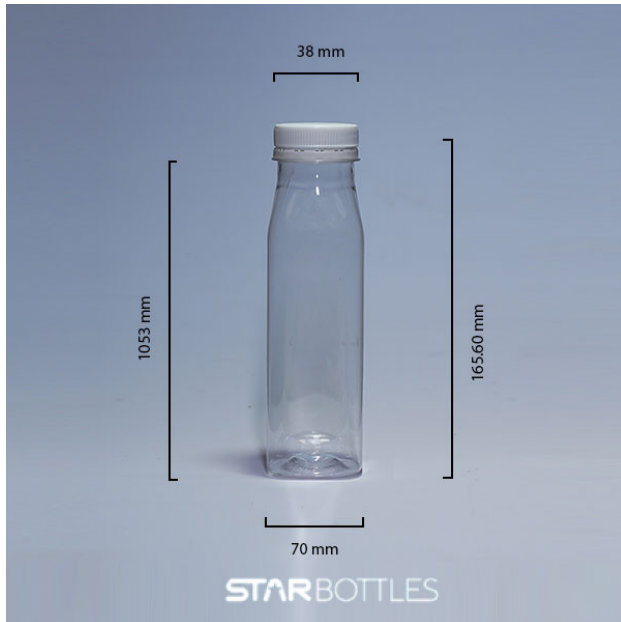

CODE:T01914

MOC:PET

NECK SIZE (MM):63

WEIGHT:33

SHAPE:SQUARE

TOTAL HEIGHT(CM):15.6

MASTER CARTON:104/TRAY

250 ml Juice Bottle Square