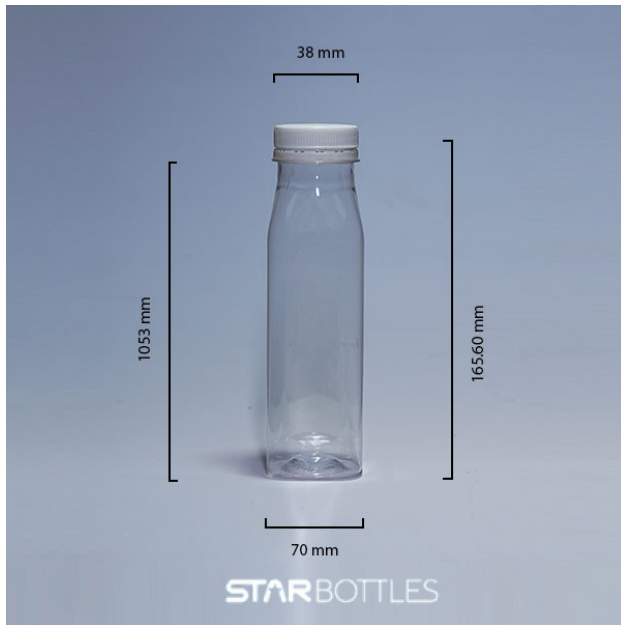

CODE:T00278

MOC:GLASS

NECK SIZE (MM):43

WEIGHT:104.5

SHAPE:SQUARE

TOTAL HEIGHT(CM):6.8

MASTER CARTON:108/BOX

250 ml Juice Bottle Square