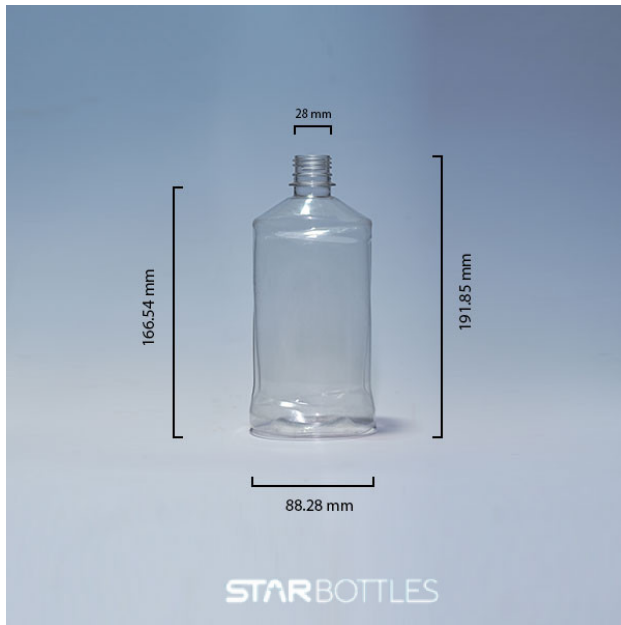

500 ml jar 20 gm

Categories: [TRENDING PRODUCTS](#)

CODE:T00739

NECK SIZE (MM):56

WEIGHT:20.5

SHAPE:ROUND

TOTAL HEIGHT(CM):11.9

500 ML BOWL JAR

Categories: [TRENDING PRODUCTS](#)

CODE:T01305

NECK SIZE (MM):63

WEIGHT:21

SHAPE:ROUND

TOTAL HEIGHT(CM):10

500 ml Nirmal Dishwash

Categories: [TRENDING PRODUCTS](#)

CODE:T00499

WEIGHT:34

SHAPE:SQUARE

TOTAL HEIGHT(CM):19.1

250ML AMWAY BOTTLE

Categories: [TRENDING PRODUCTS](#)

NECK SIZE (MM):38

WEIGHT:31.5

SHAPE:SQUARE

TOTAL HEIGHT(CM):15.8

MASTER CARTON:500/BAG

STAR BOTTLES

Volume
250 ml

250 gm punnets

Categories: [PET Hinged Containers](#), [TRENDING PRODUCTS](#)

CODE:T01188