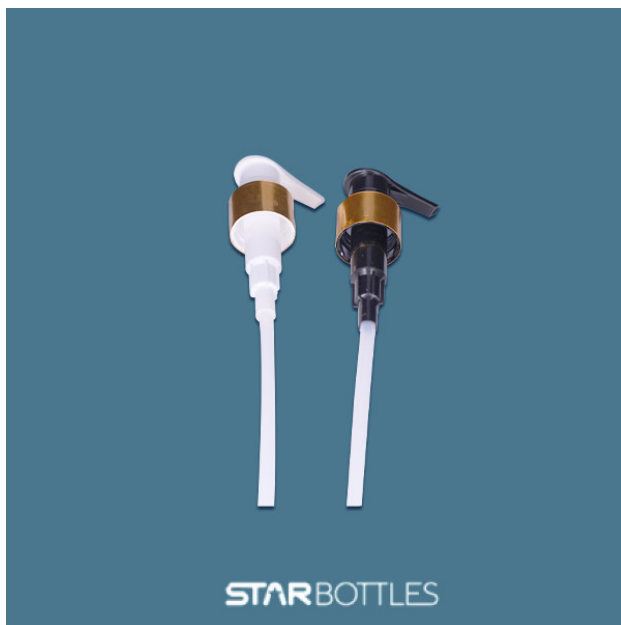

24MM MIST SPRAYER WITH GOLDEN SLEEVE

Categories: [PUMPS & DISPENSERS](#)

CODE:T01581

NECK SIZE (MM):24

24MM LOTION PUMP WITH GOLDEN SLEEVE

Categories: [PUMPS & DISPENSERS](#)

CODE:T01191

MOC:PP

NECK SIZE (MM):28

MASTER CARTON:500/BOX

STAR BOTTLES

24 MM LOTION PUMP THREAD TYPE

Categories: [PUMPS & DISPENSERS](#)

CODE:T01193

COLOUR:Available in different colour variants

MOC:PP

20 MM SERUM PUMP

Categories: [PUMPS & DISPENSERS](#)

CODE:T00063

COLOUR: Available in different colour variants

MOC: PP

NECK SIZE (MM): 20

MASTER CARTON: 1000/BOX

28 MM LOTION PUMP

Categories: [PUMPS & DISPENSERS](#)

CODE:T01870

COLOUR:BLUE

MOC:PP

NECK SIZE (MM):28

WEIGHT:20

MASTER CARTON:625/BOX